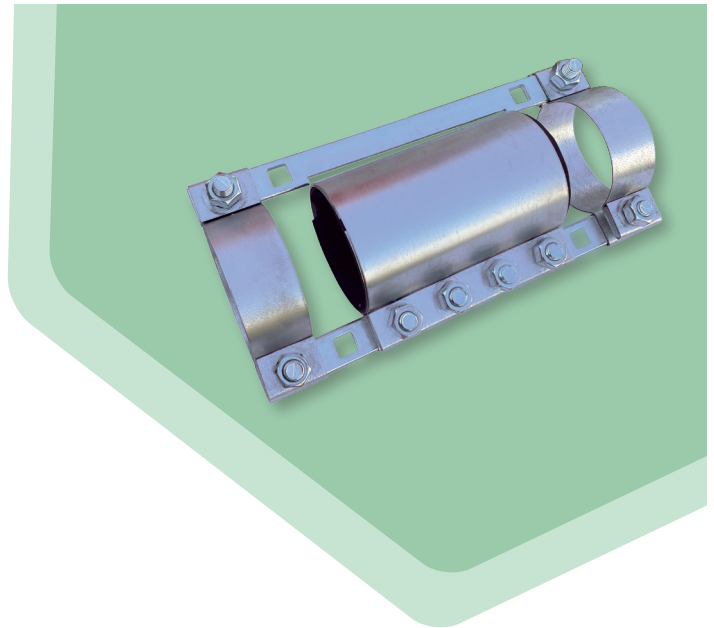

STANDARD ACCESSORIES

# SIDE-BAND COUPLER

- ▶ Dual-locking side bands grip conduit to provide maximum holding power
- ▶ Effective for applications involving high line vibration
- ▶ One person installation

ORDER REFERENCE

DESCRIPTION	NOMINAL OD (IN)	BOLT QTY	BOLT SIZE	PULL-OUT STRENGTH (LBS)	COUPLER LENGTH (IN)	WEIGHT (LBS)	DURA-LINE PART #
4" Side-Band Coupler	4.500	4	5/8 x 2"	2,000	16	13.4	20096167
6" Side-Band Coupler	6.625	4	5/8 x 2"	1,700	16	16.9	20096168