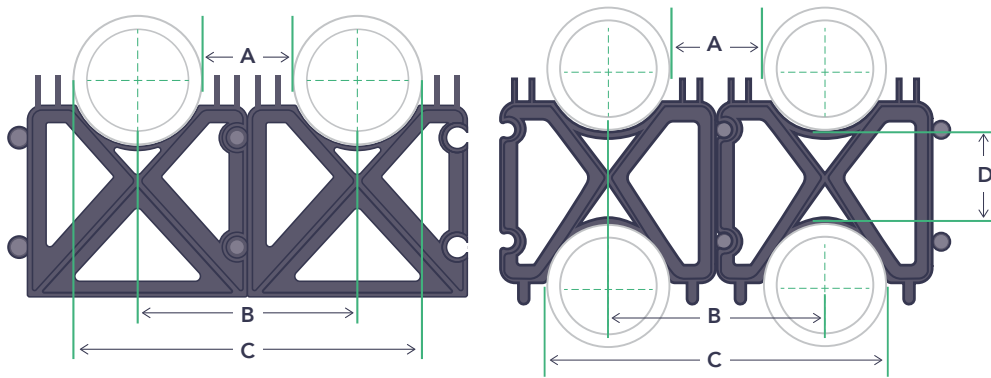

# DUCT SPACERS

- ▶ Used to support duct arrays within trenches
- ▶ Available in intermediate and base configurations that snap into place
- ▶ Made from high-impact polymers
- ▶ Interlock vertically and horizontally
- ▶ Lightweight for easy transport and assembly
- ▶ Can be direct buried
- ▶ Made from recycled materials and are recyclable
- ▶ Available in additional sizes and configurations upon request
- ▶ Packaging UOM is Each for all products listed below

TECHNICAL SPECIFICATIONS

- A: Between Conduit Horizontal (IN)
- B: Center to Center of Conduit (IN)
- C: Outside to Outside of Conduit (IN)
- D: Between Conduit Vertical (IN)

DESCRIPTION	DUCT NOMINAL OD (IN)	SPACER H X W (IN)	A (IN)	B (IN)	C (IN)	D (IN)	PART #
2" Duct Spacer Base with 2" separation	2.375	3.65 x 4.50	2	4.50	6.90		20094981
2" Duct Spacer Intermediate with 2" separation	2.375	4.46 x 4.50	2	4.50	6.90	2	20094982
3" Duct Spacer Base with 2" separation	3.500	4.17 x 5.62	2	5.62	9.25		20094983
3" Duct Spacer Intermediate with 2" separation	3.500	5.60 x 5.62	2	5.62	9.25	2	20094984
4" Duct Spacer Base with 1" separation	4.500	3.40 x 5.62	1	5.62	10.25		20095975
4" Duct Spacer Intermediate with 1" separation	4.500	5.62 x 5.62	1	5.62	10.25	1	20095976
4" Duct Spacer Base with 2" separation	4.500	4.66 x 6.62	2	6.65	11.25		20094985
4" Duct Spacer Intermediate with 2" separation	4.500	6.62 x 6.62	2	6.65	11.25	2	20094986
4" Duct Spacer Base with 3" separation	4.500	4.67 x 7.61	3	7.60	12.25		20095977
4" Duct Spacer Intermediate with 3" separation	4.500	7.64 x 7.61	3	7.60	12.25	3	20095978
6" Duct Spacer Base with 2" separation	6.625	5.72 x 8.71	2	8.71	15.50		20095785
6" Duct Spacer Intermediate with 2" separation	6.625	8.72 x 8.71	2	8.71	15.50	2	20095787
8" Duct Spacer Base with 2" separation	8.625	6.87 x 10.87	2.35	11	19.62		20096828
8" Duct Spacer Intermediate with 2" separation	8.625	9.35 x 10.87	2.35	11	19.62	2	20096829